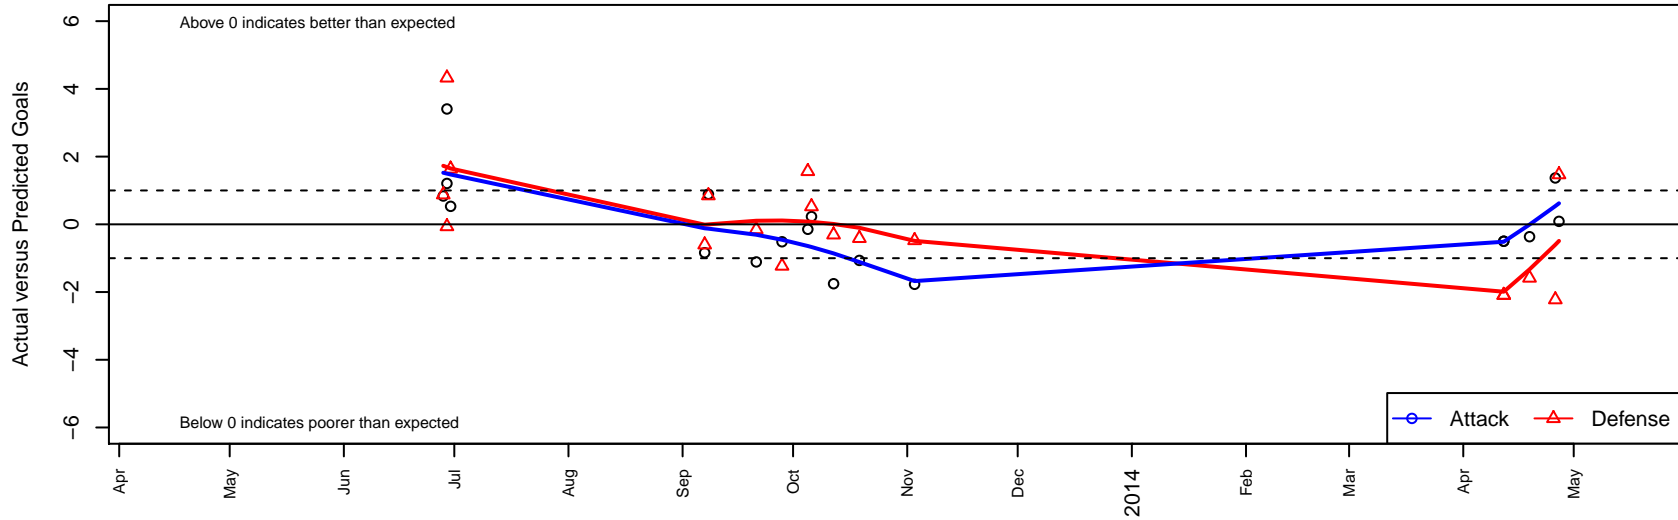

# WAFC Real Madrid B99

Woodburn Athletic FC  
 Woodburn, OR  
 B99 total strength=1136  
 attack=5.34 defense=1.92  
 fall league = OYS Presidents Cup B99, PML B99  
 alt names used:  
 WAFC Real Madrid B99  
 WAFC Real Madrid  
 WAFC Real Madrid U14

Venues played:  
 Clash At the Border Platinum/Gold Pool Play U  
 Clash At the Border Platinum U14  
 PML B99 U14 Red  
 OYS Presidents Cup B99

**WAFC Real Madrid B99**  
 Dots are actual minus expected GF (blue circles) and GA (red triangles).  
 Blue line is smoothed change in attack strength. Red is smoothed change in defense strength.